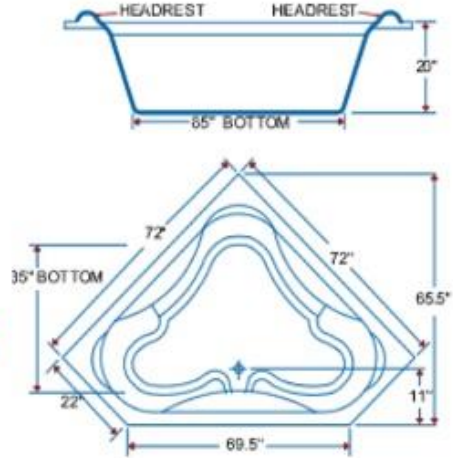

TUB only \$975.00
TUB w/12 jets(2)1hp motors Whirlpool with many more options \$1,735.00

72" x 72" 6' CORNER TUB 88 Gallons

Model # BRA-72

TUB only \$975
TUB w/6-JET Whirlpool \$1,295.00

72" x 72" 6' CORNER TUB 88 Gallons