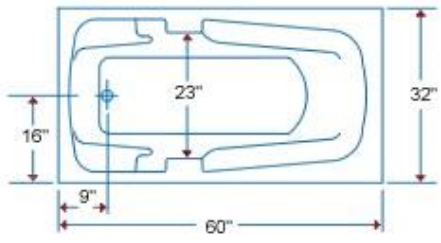

Model # BRA-31

41" x 69" 6' OVAL DROP-IN 82 Gallons

TUB only \$390.00
TUB w/4-JET Whirlpool \$710.00

Model # BRA-38

32" x 60" ARMREST TUB 56 Gallons

TUB only \$390.00
TUB w/4-JET Whirlpool \$710.00

Model # BRA-39