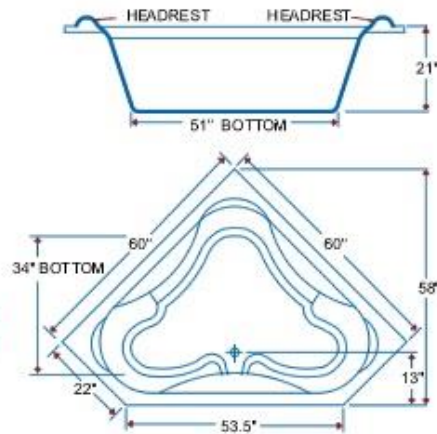

TUB only \$430.00
TUB w/6-JET Whirlpool \$750.00

36" x 72" ARMREST TUB 70 Gallons

Model # BRA-42

TUB only \$550.00
TUB w/6-JET Whirlpool \$875.00

60" x 60" 5' CORNER TUB 77 Gallons

Model # BRA-45

TUB only \$450.00
TUB w/8-JET Whirlpool \$810.00

42" x 72" ARMREST TUB 82 Gallons

Model # BRA-48

48" x 60" ARMREST TUB 75 Gallons

TUB only \$500.00
TUB w/8-JET Whirlpool \$855.00

Model # BRA-60

60" x 60" 6' CORNER TUB W/SEAT 75 Gallons

TUB only \$600.00
TUB w/6-JET Whirlpool \$925.00