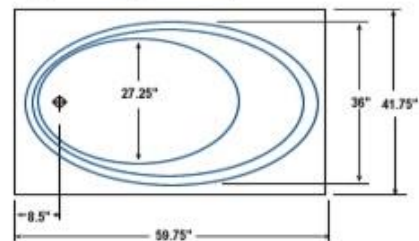

TUB only $400.00
TUB w/6-JET Whirlpool $725.00

TUB only $435.00
TUB w/6-JET Whirlpool $760.00

TUB only $430.00
TUB w/6-JET Whirlpool $750.00

42" x 60" 5' OVAL TUB 75 Gallons