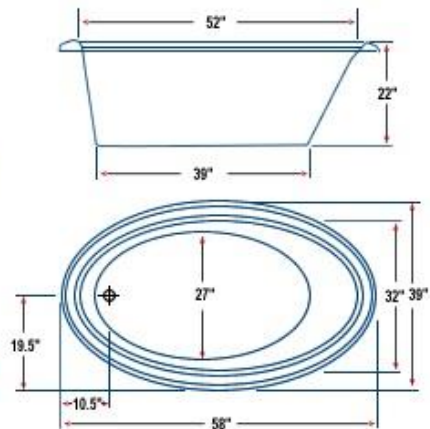

Model # BR-19
OVAL TUB

TUB only \$390.00
TUB w/6-JET Whirlpool \$710.00

32" x 60" OVAL TUB 54 Gallons

Model # BR-20

TUB only \$455.00
TUB w/6-JET Whirlpool \$780.00

39" x 58" 5' OVAL DROP-IN 65 Gallons

Model # BR-24