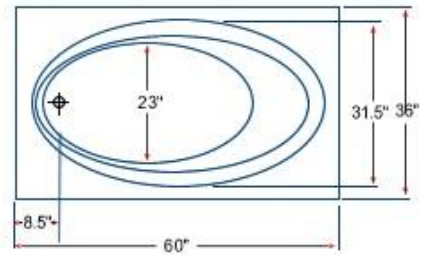

TUB only $400.00
TUB w/6-JET Whirlpool $725.00

36" x 60" 5' OVAL DROP-IN 55 Gallons

Model # BR-32

TUB only $435.00
TUB w/6-JET Whirlpool $760.00