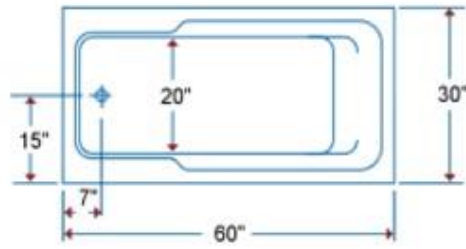

BR-49

TUB only \$500.00
TUB w/6-JET Whirlpool \$820.00

Model # BRA-25

TUB only \$410.00
TUB w/6-JET Whirlpool \$735.00

Model # BRA-30

30" x 60" ARMREST TUB 58 Gallons

TUB only \$400.00
TUB w/4-JET Whirlpool \$725.00