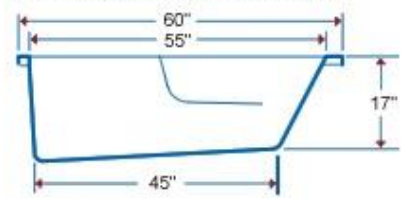

Model # BRA-31

41" x 69" 6' OVAL DROP-IN 82 Gallons

TUB only \$390.00
TUB w/4-JET Whirlpool \$710.00

Model # BRA-38

32" x 60" ARMREST TUB 56 Gallons

TUB only \$390.00
TUB w/4-JET Whirlpool \$710.00

Model # BRA-39