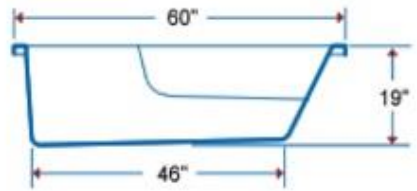

BR-49

TUB only \$500.00
TUB w/6-JET Whirlpool \$820.00

Model # BRA-25

TUB only \$410.00
TUB w/6-JET Whirlpool \$735.00

Model # BRA-30

30" x 60" ARMREST TUB 58 Gallons

TUB only \$400.00
TUB w/4-JET Whirlpool \$725.00