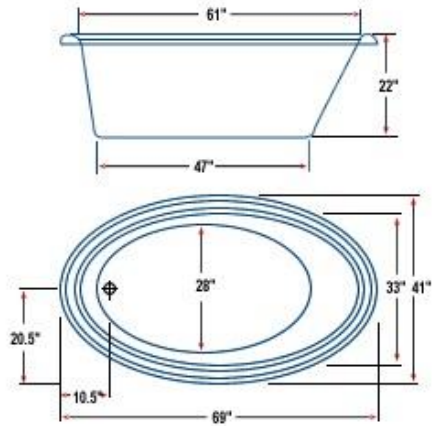

Model # BR-37

TUB only \$430.00
TUB w/6-JET Whirlpool \$750.00

42" x 60" OVAL TUB 54 Gallons

Model # BR-40

TUB only \$600.00
TUB w/6-JET Whirlpool \$925.00

41" x 69" 6' OVAL DROP-IN 82 Gallons

Model # BR-41