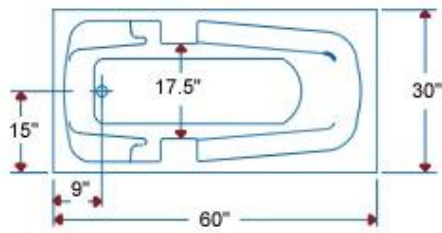

32" x 60" ARMREST TUB 56 Gallons

TUB only $390.00
TUB w/4-JET Whirlpool $710.00