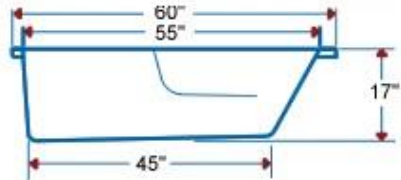

41" x 69" 6' OVAL DROP-IN 82 Gallons

TUB only $390.00
TUB w/4-JET Whirlpool $710.00