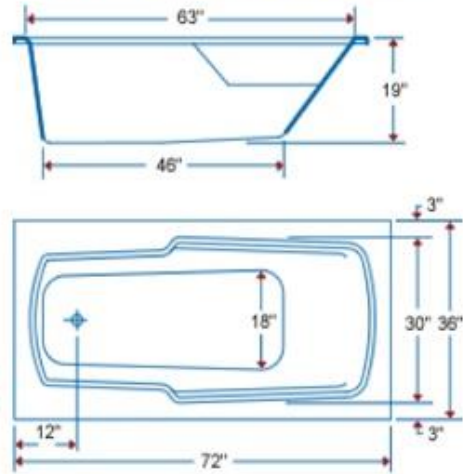

Model # BRA-39

TUB only $430.00
TUB w/6-JET Whirlpool $750.00

36" x 72" ARMREST TUB 70 Gallons