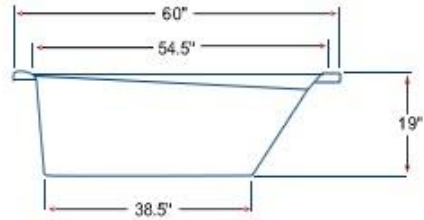

Model # BR-24

TUB only $400.00
TUB w/6-JET Whirlpool $725.00

36" x 60" 5' OVAL DROP-IN 55 Gallons

TUB only $435.00
TUB w/6-JET Whirlpool $760.00