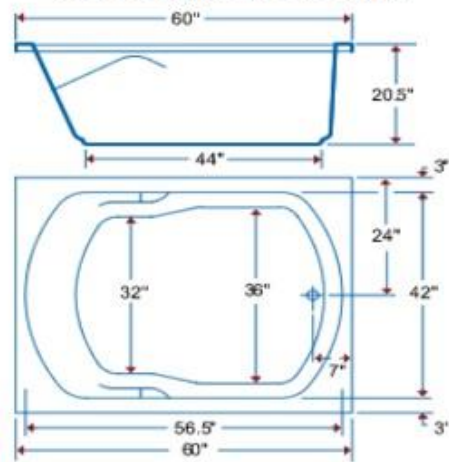

TUB only \$430.00
TUB w/6-JET Whirlpool \$750.00

36" x 72" ARMREST TUB 70 Gallons

Model # BRA-42

TUB only \$550.00
TUB w/6-JET Whirlpool \$875.00

60" x 60" 5' CORNER TUB 77 Gallons

Model # BRA-45

TUB only \$450.00
TUB w/8-JET Whirlpool \$810.00

42" x 72" ARMREST TUB 82 Gallons

Model # BRA-48

48" x 60" ARMREST TUB 75 Gallons

TUB only \$500.00
TUB w/8-JET Whirlpool \$855.00

Model # BRA-60

60" x 60" 6' CORNER TUB W/SEAT 75 Gallons

TUB only \$600.00
TUB w/6-JET Whirlpool \$925.00