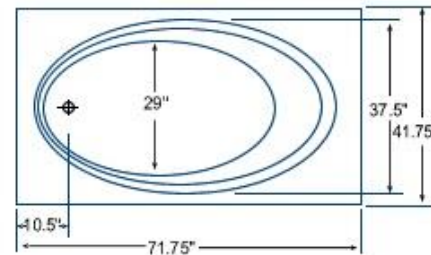

TUB only \$400.00
TUB w/6-JET Whirlpool \$725.00

36" x 60" 5' OVAL DROP-IN 55 Gallons

Model # BR-32

TUB only \$435.00
TUB w/6-JET Whirlpool \$760.00

42" x 72" OVAL TUB 79 Gallons

Model # BR-33

TUB only \$430.00
TUB w/6-JET Whirlpool \$750.00