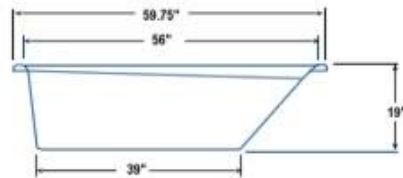

42" x 60" 5' OVAL TUB 75 Gallons