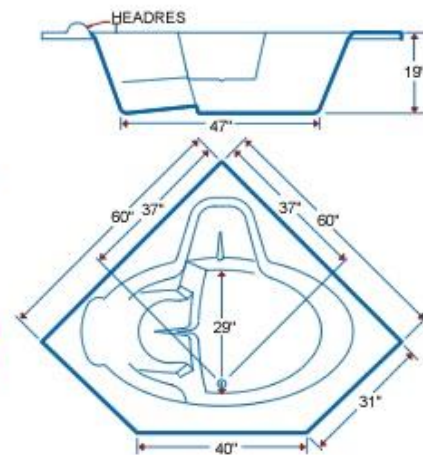

42" x 72" ARMREST TUB 82 Gallons

Model # BRA-48

48" x 60" ARMREST TUB 75 Gallons

TUB only \$500.00
TUB w/8-JET Whirlpool \$855.00

Model # BRA-60

60" x 60" 6' CORNER TUB W/SEAT 75 Gallons

TUB only \$600.00
TUB w/6-JET Whirlpool \$925.00