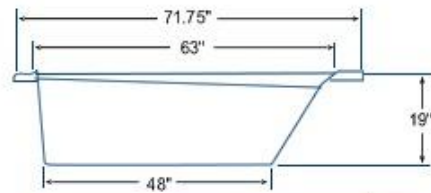

TUB only \$400.00
TUB w/6-JET Whirlpool \$725.00

36" x 60" 5' OVAL DROP-IN 55 Gallons

Model # BR-32

TUB only \$435.00
TUB w/6-JET Whirlpool \$760.00

42" x 72" OVAL TUB 79 Gallons

Model # BR-33

TUB only \$430.00
TUB w/6-JET Whirlpool \$750.00