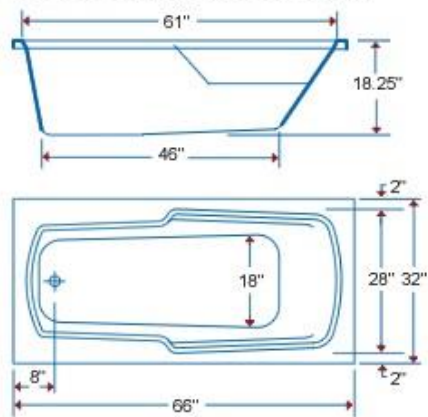

32" x 66" ARMREST TUB 61 Gallons

TUB only $430.00
TUB w/6-JET Whirlpool $750.00