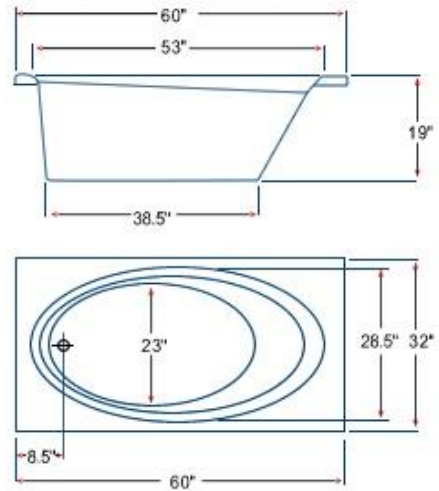

TUB only $390.00
TUB w/6-JET Whirlpool $710.00

32" x 60" OVAL TUB 54 Gallons