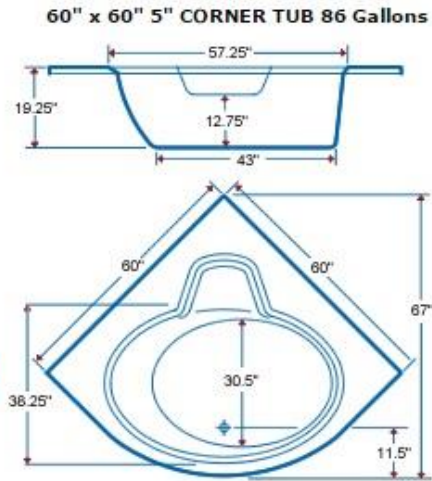

TUB only \$550.00
TUB w/6-JET Whirlpool \$870.00

60" x 60" 6' CORNER TUB 75 Gallons

Model # BR-43

TUB only \$430.00
TUB w/6-JET Whirlpool \$750.00

36" x 72" OVAL TUB 68 Gallons

Model # BR-44

TUB only \$550.00
TUB w/6-JET Whirlpool \$875.00