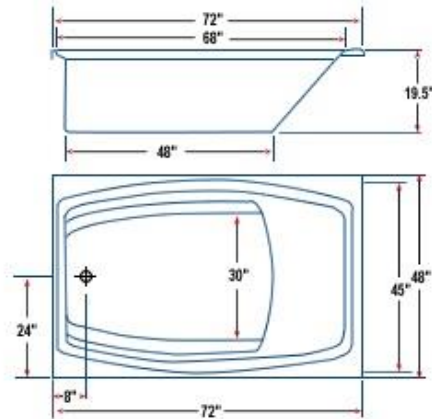

42" x 60" 5' OVAL TUB 75 Gallons

Model # BR-35

TUB only \$500.00
TUB w/8-JET Whirlpool \$855.00

42" x 60" 5' TUB 75 Gallons

BR-36

TUB only \$600.00
TUB w/8-JET Whirlpool \$960.00

48" x 72" 6' Rectangular Tub 82 Gallons