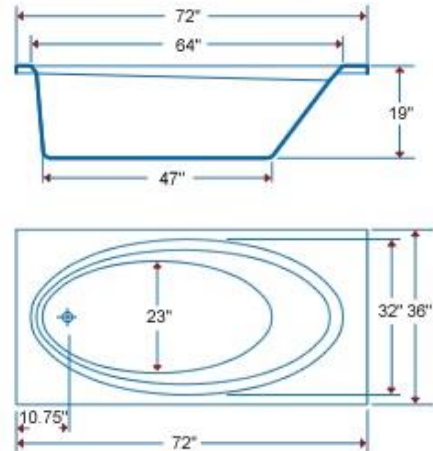

TUB only \$550.00
TUB w/6-JET Whirlpool \$870.00

60" x 60" 6' CORNER TUB 75 Gallons

Model # BR-43

TUB only \$430.00
TUB w/6-JET Whirlpool \$750.00

36" x 72" OVAL TUB 68 Gallons

Model # BR-44

TUB only \$550.00
TUB w/6-JET Whirlpool \$875.00