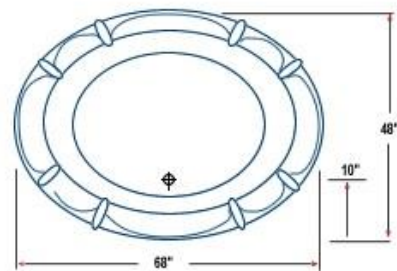

Model # BR-17
Rectangular

TUB only \$750.00
TUB w/8-JET Whirlpool \$1,105.00
 Shown with Optional Air Massage System

Model # BR-18
Scalloped Oval Drop-In

TUB only \$750.00
TUB w/8-JET Whirlpool \$1,105.00
 Shown with Optional Air Massage System