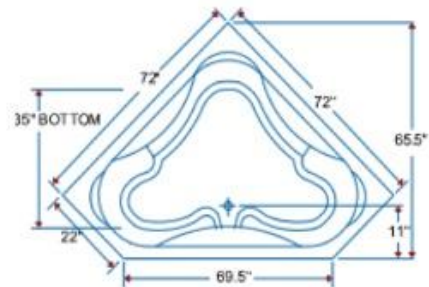

TUB only $750.00
TUB w/8-JET Whirlpool $1,105.00
Shown with Optional Air Massage System

TUB only $750.00
TUB w/8-JET Whirlpool $1,105.00
Shown with Optional Air Massage System

TUB only $975.00
TUB w/12 jets(2)1hp motors Whirlpool with many more options $1,735.00