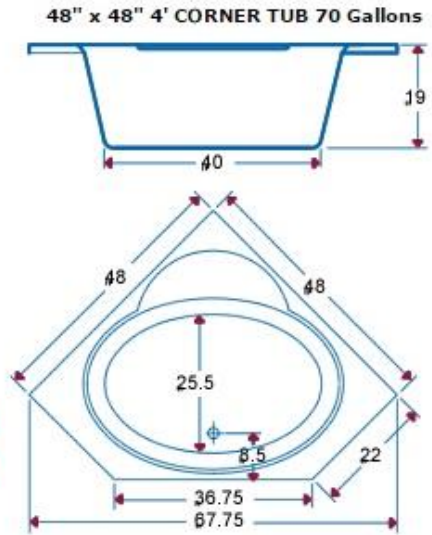

BR-49

TUB only $500.00
TUB w/6-JET Whirlpool $820.00

TUB only $410.00
TUB w/6-JET Whirlpool $735.00