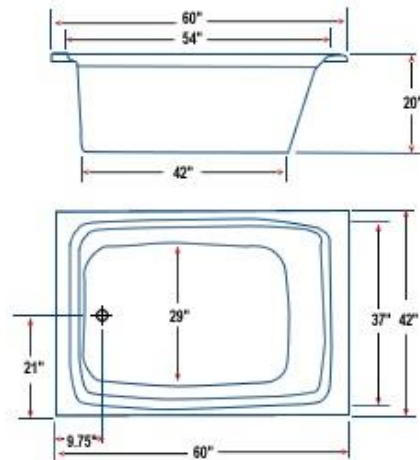

TUB only $430.00
TUB w/6-JET Whirlpool $750.00

42" x 60" OVAL TUB 54 Gallons