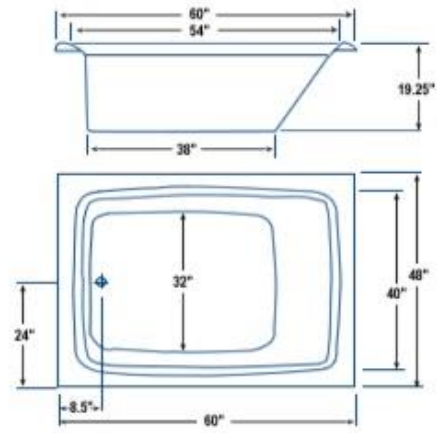

42" x 60" 5' OVAL TUB 75 Gallons

Model # BR-35

TUB only \$500.00
TUB w/8-JET Whirlpool \$855.00

42" x 60" 5' TUB 75 Gallons

BR-36

TUB only \$600.00
TUB w/8-JET Whirlpool \$960.00

48" x 72" 6' Rectangular Tub 82 Gallons