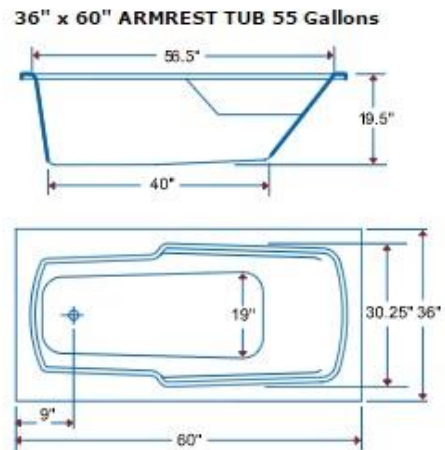

TUB only $550.00
TUB w/6-JET Whirlpool $875.00

TUB only $500.00
TUB w/6-JET Whirlpool $820.00

TUB only $410.00
TUB w/6-JET Whirlpool $735.00