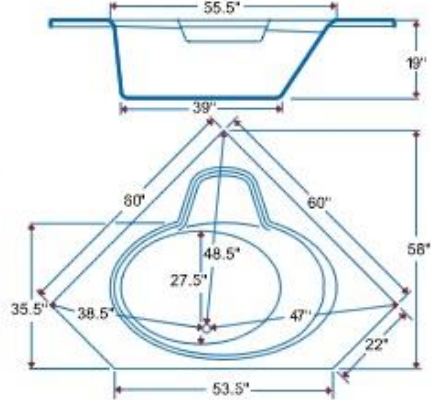

Model # BR-41

TUB only $550.00
TUB w/6-JET Whirlpool $870.00

60" x 60" 6' CORNER TUB 75 Gallons