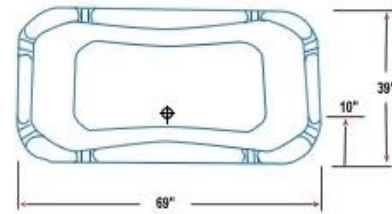

Model # BR-17
Rectangular

TUB only \$750.00
TUB w/8-JET Whirlpool \$1,105.00
 Shown with Optional Air Massage System

Model # BR-18
Scalloped Oval Drop-In

TUB only \$750.00
TUB w/8-JET Whirlpool \$1,105.00
 Shown with Optional Air Massage System