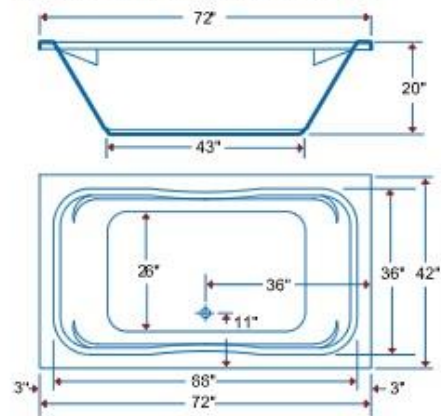

TUB only \$430.00
TUB w/6-JET Whirlpool \$750.00

36" x 72" ARMREST TUB 70 Gallons

Model # BRA-42

TUB only \$550.00
TUB w/6-JET Whirlpool \$875.00

60" x 60" 5' CORNER TUB 77 Gallons

Model # BRA-45

TUB only \$450.00
TUB w/8-JET Whirlpool \$810.00

42" x 72" ARMREST TUB 82 Gallons

Model # BRA-48

48" x 60" ARMREST TUB 75 Gallons

TUB only \$500.00
TUB w/8-JET Whirlpool \$855.00

Model # BRA-60

60" x 60" 6' CORNER TUB W/SEAT 75 Gallons

TUB only \$600.00
TUB w/6-JET Whirlpool \$925.00